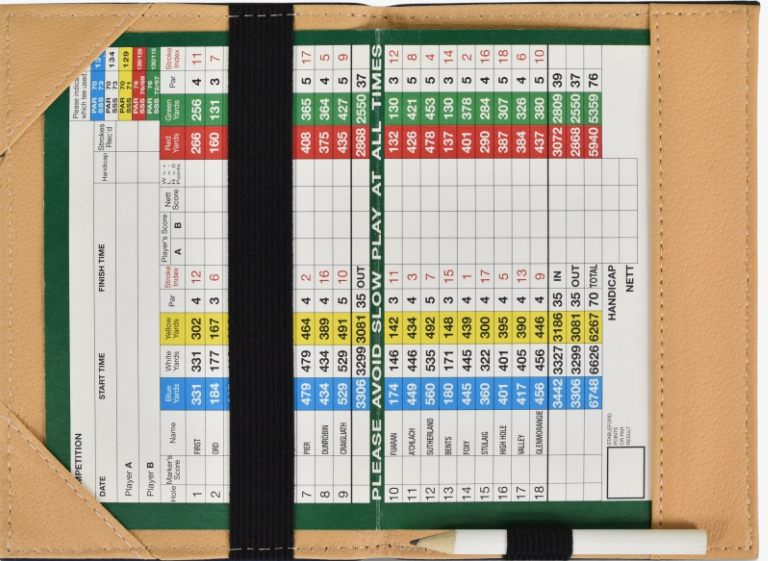

Colour Tech:

Bespoke Scorecard Holder

Fully-loaded Scorecard Holder Available with printing, embroidery or a combination of both. Your fully bespoke option.

Course: L: 180mm W: 115mm
MOQ: 100