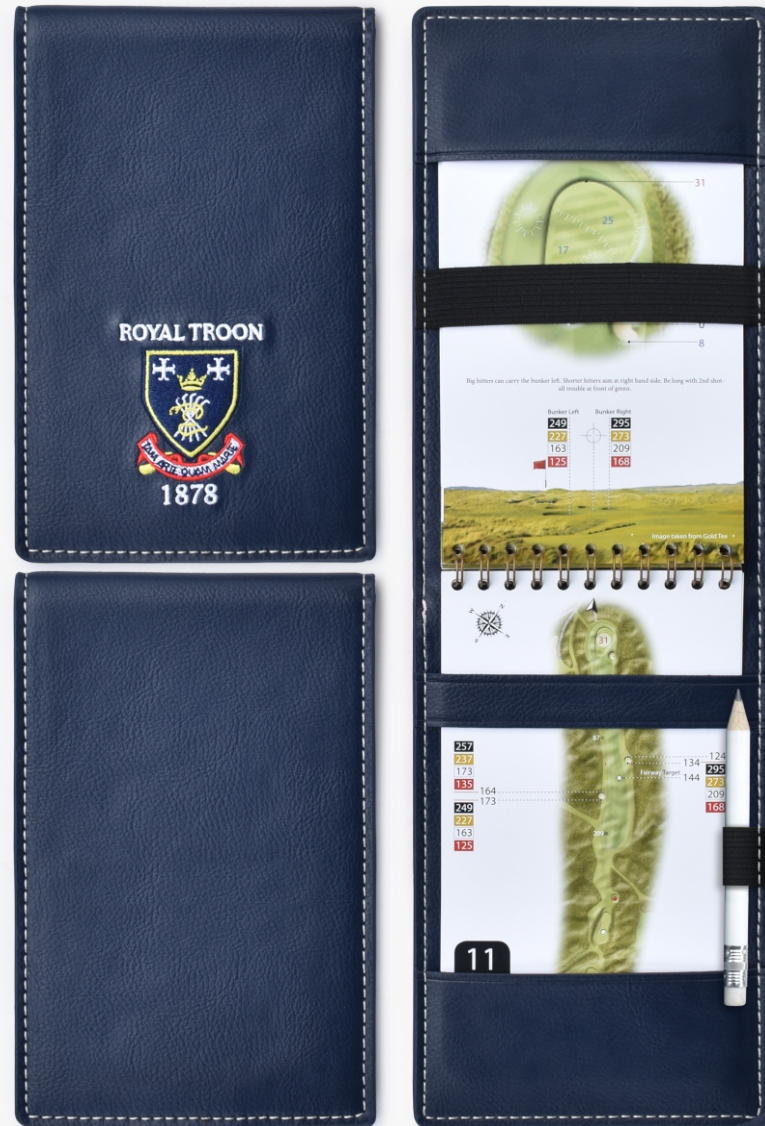

Executive Classic Collection

Course Yardage Book

Premium leatherette with a single, multi or multiple embroidery location.

L: 180mm W: 115mm
MOQ: 36