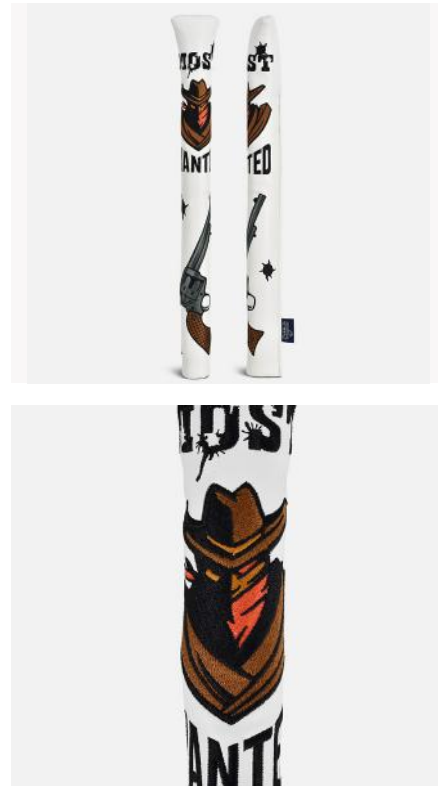

MOST WANTED