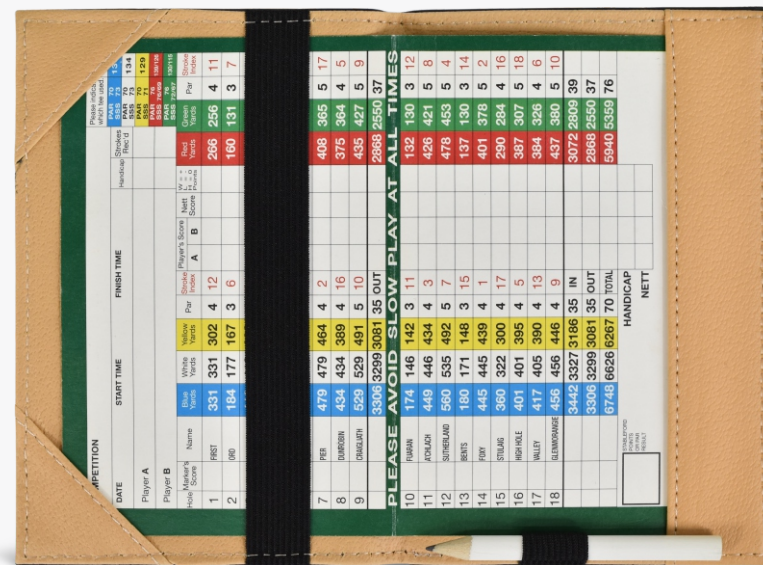

Colour Tech:

Executive Elite collection

Scorecard Holder - Single

Elite leatherette material with a single embroidery location.

L: 180mm W: 115mm
MOQ: 36

Scorecard - Multiple

Elite leatherette material with a multiple embroidery locations.

L: 180mm W: 115mm
MOQ: 36

Scorecard - Multi

Elite leatherette material with multi repetitive embroidery locations.

L: 180mm W: 115mm
MOQ: 36

Colour Tech:

Colour Tech:

Colour Tech:

Executive