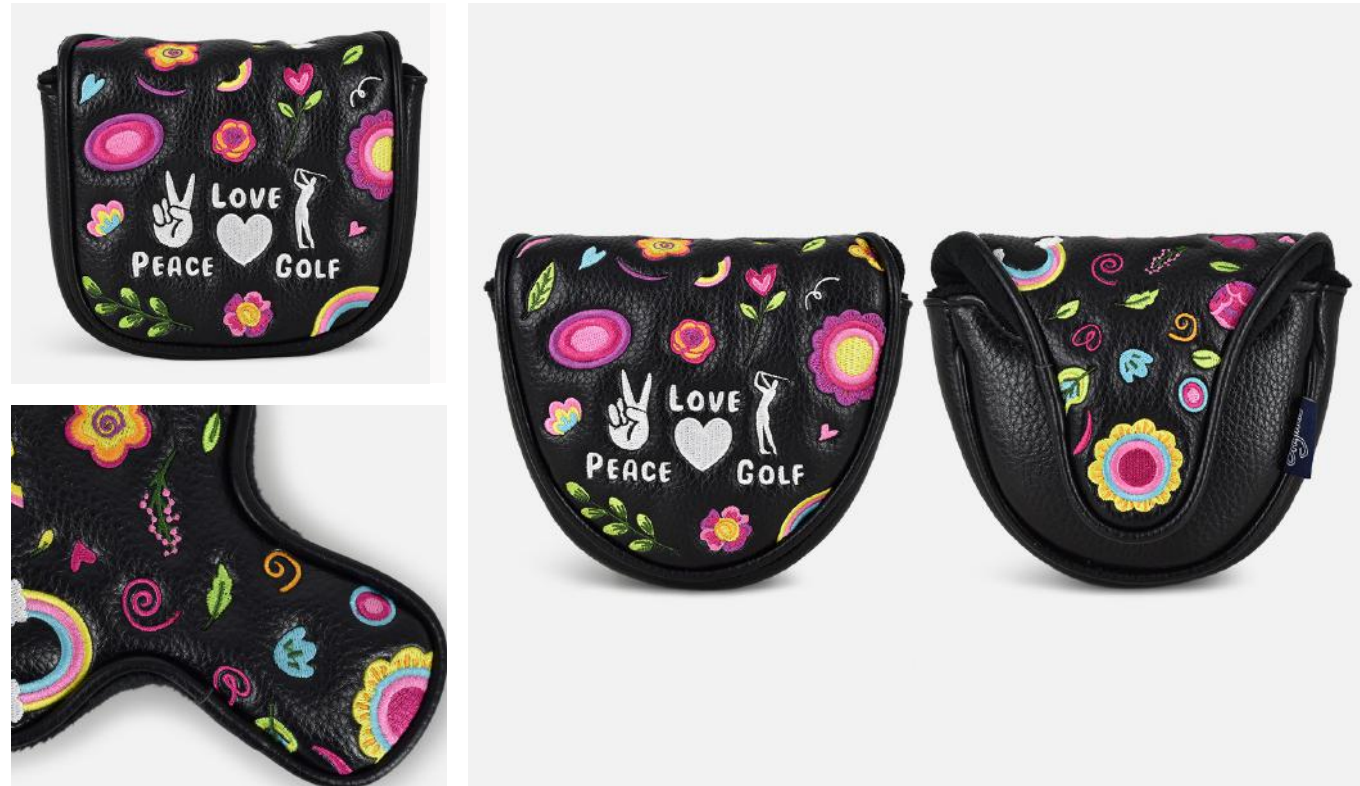

Mallet Putter cover display

Designed to hold 9 mallet or Spider Mallet covers. A great way to show off your range of mallet covers.

Key Ring/Bag Tag display

Designed to hold key rings and bags tags of all shapes and sizes, with a lower tray to hold overflow stock.

SHOW ME THE MONEY

PUTT FOR DOUGH

RETRO TIE DYE

PEACE LOVE & GOLF

PEACE & LOVE

ENDLESS SUMMER

ENDLESS SUMMER

GET OUT OF JAIL FREE

DRIVING MACHINE

PUTTING MACHINE

SCARY GOOD

SCARY GOOD

SOLDIER GOLF

SURF & TURF

SUPER MOM

AUSTRALIA