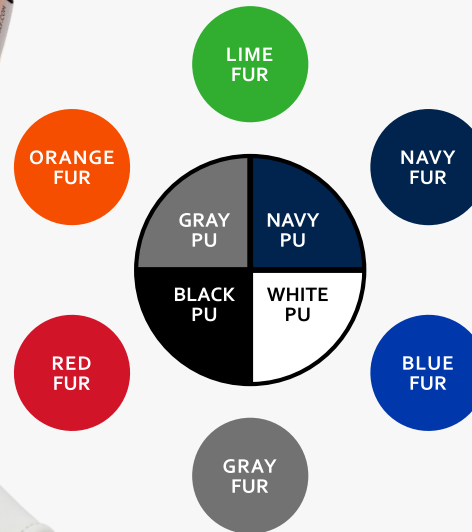

MOQ: 36

Blade Putter Cover

Stellar Blade Putter Cover

Our popular high-quality leatherette blade putter covers available in four colours with six contrasting fur lining options. Available in Classic, Multi and Mighty Embroidery.

MOQ: 36

Stellar Mallet Putter Cover

Our popular high-quality leatherette mallet putter covers available in four colours with six contrasting fur lining options. Available in Classic, Multi Embroidery.

MOQ: 36

Mallet

Spider Mallet

Vintage Mallet

Blade Putter Cover

Multi Blade

Repetitive logo across the full putter cover.

MOQ - 36
(6pcs per colour way)

Colour Tech: 

Signature Blade

A signature hole embroidered on the top of the cover, your club logo and the holes yardage on the sides.

MOQ - 36
(6pcs per colour way)

Colour Tech: 

Classic Blade

One embroidery on the top and one embroidery on the side.