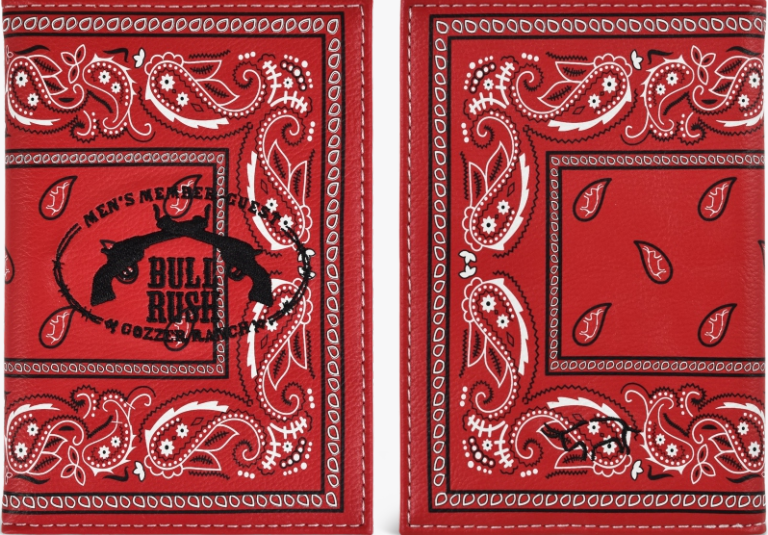

Course Scorecard Holder

Premium leatherette with a single, multi or multiple embroidery location.

L: 180mm W: 115mm
MOQ: 36

Colour Tech:

Camo Scorecard Holder

Camo printed Scorecard Holder in premium leatherette with a single, multi or multiple embroidery location.

Course: L: 180mm W: 115mm
MOQ: 36

Colour Tech:

Bespoke Scorecard Holder

Fully-loaded Scorecard Holder Available with printing, embroidery or a combination of both. Your fully bespoke option.

Course: L: 180mm W: 115mm
MOQ: 100

Colour Tech:

Executive Elite collection

Scorecard Holder - Single

Elite leatherette material with a single embroidery location.

L: 180mm W: 115mm
MOQ: 36

Scorecard - Multiple

Elite leatherette material with a multiple embroidery locations.