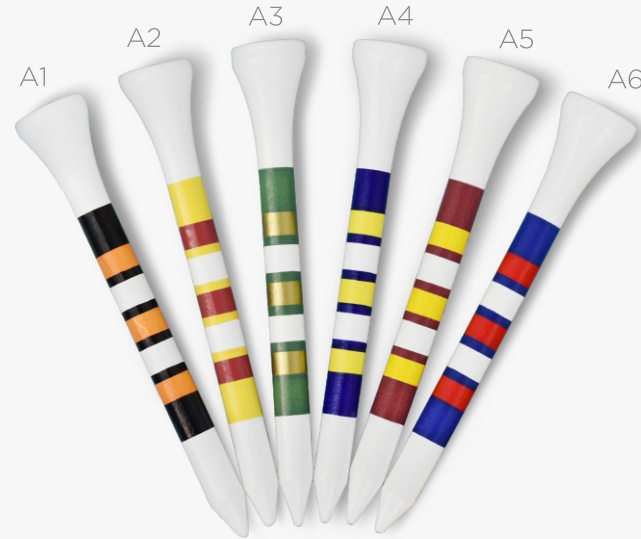

Classic Collection

Royal Collection

Windsor Collection

Helio Umbrella

The Helio UV umbrella is made with extremely high quality, T210 Formosa Nylon fabric, with specially coated upper panels to reflect harmful UV rays . 62" solid double canopy construction. Available in Navy/White, Red/White, Black/White, Green/White, All White
MOQ - 24

Tees

Stripe Tees

Premium birch wooden stripe tees in 53mm, 69mm and 80mm. Available with one or two colour stripes as well as cup printing. Stock colour options available. PMS colour matched on orders or 10,000+ tees.