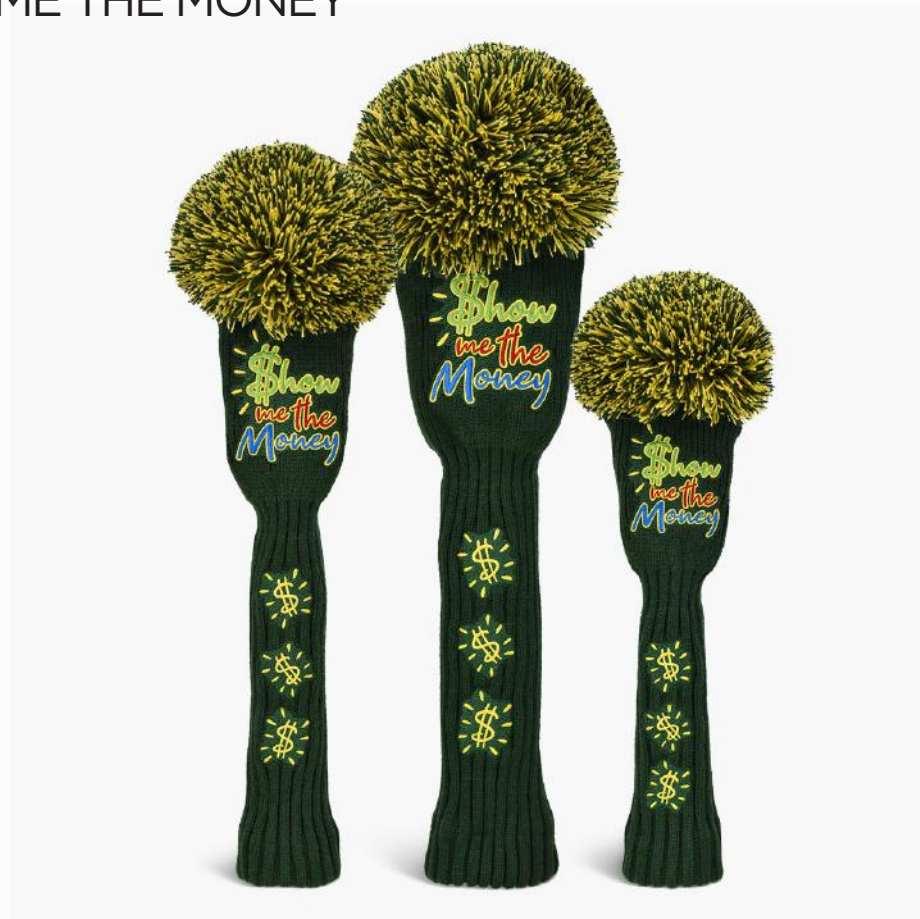

Mallet Putter cover display

Designed to hold 9 mallet or Spider Mallet covers. A great way to show off your range of mallet covers.

Key Ring/Bag Tag display

Designed to hold key rings and bags tags of all shapes and sizes, with a lower tray to hold overflow stock.

Ryder Cup and Ryder Cup logo are trademarks of the PGA of America, and used with permission.

APG[®]
2024

ELITE RED WHITE BLUE

ELITE ALL BLACK

LUCK OF THE IRISH

LUCK OF THE IRISH

VEGAS

VEGAS

SHOW ME THE MONEY

PUTT FOR DOUGH

RETRO TIE DYE

PEACE LOVE & GOLF

PEACE & LOVE

ENDLESS SUMMER

ENDLESS SUMMER

GET OUT OF JAIL FREE