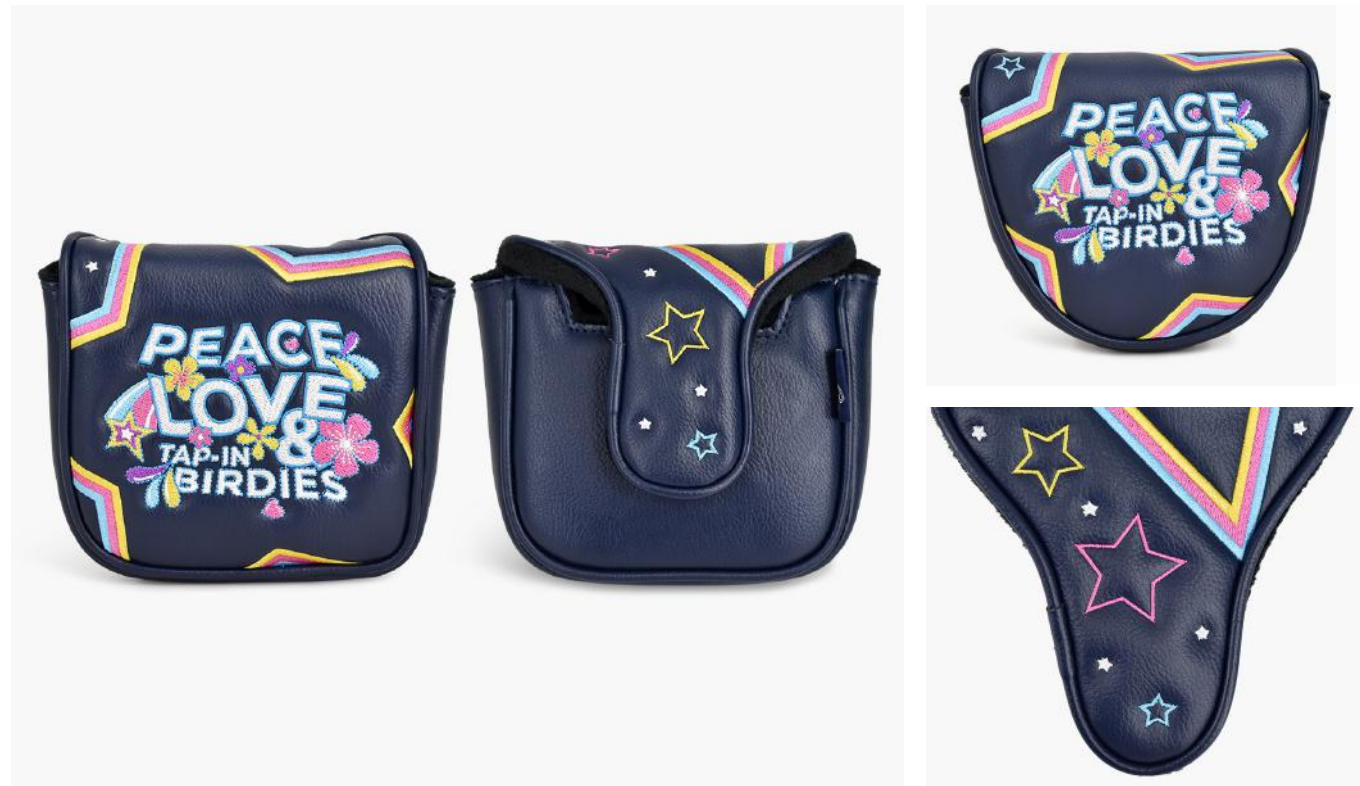

Mallet Putter cover display

Designed to hold 9 mallet or Spider Mallet covers. A great way to show off your range of mallet covers.

Key Ring/Bag Tag display

Designed to hold key rings and bags tags of all shapes and sizes, with a lower tray to hold overflow stock.

SHOW ME THE MONEY

PUTT FOR DOUGH

RETRO TIE DYE

PEACE LOVE & GOLF

PEACE & LOVE

ENDLESS SUMMER

ENDLESS SUMMER

GET OUT OF JAIL FREE