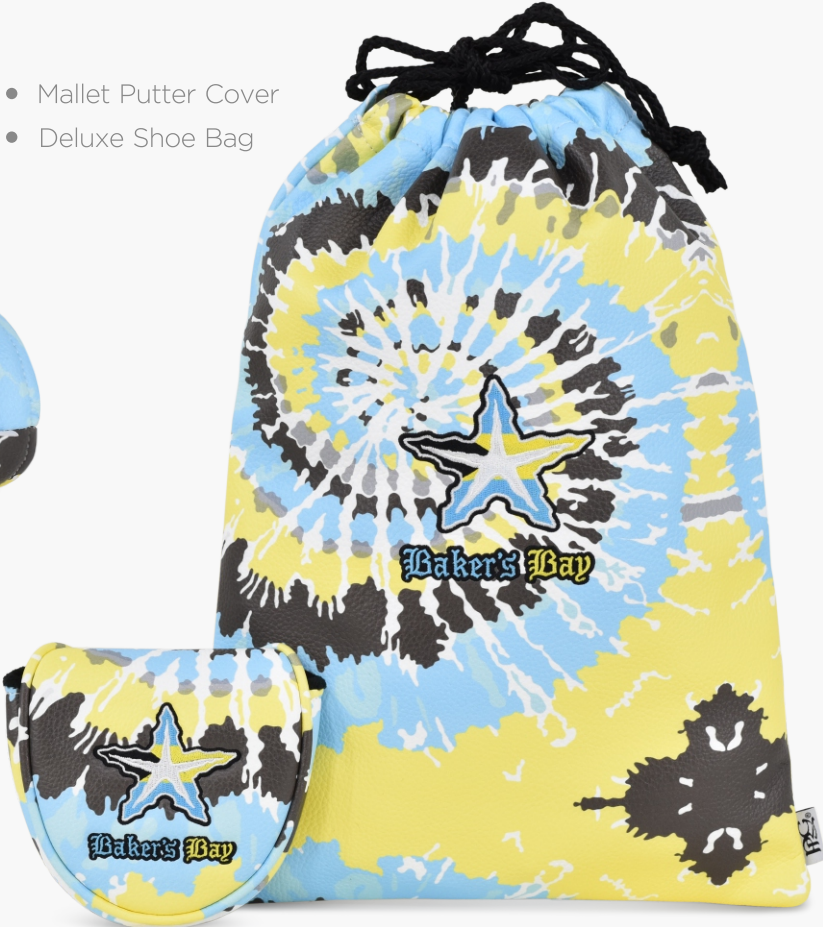

- Toiletry Bag
- Mallet Putter Cover

- Premium Zip
- Vintage Mallet
- Deluxe Shoe Bag

## Elite Fully Loaded Studio

Anything goes with our fully loaded studio collection in ultra-premium leatherette. Any combination of print and embroidery.

- Mallet Putter Cover
- Deluxe Shoe Bag

- Vintage Wood Cover Driver/Fairway/Rescue

- Wood Cover Driver/Fairway/Rescue

- Barrel Wood Cover Driver/Fairway/Rescue

- Premium Zip
- Blade Putter Cover
- Alignment Stick Cover

- Glove Case