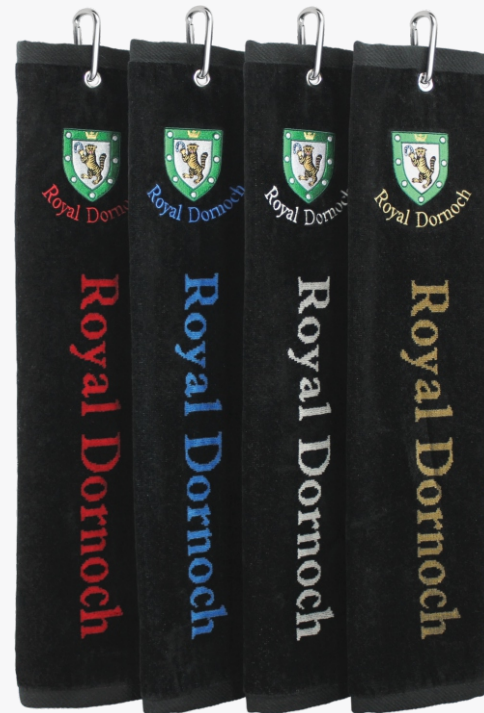

Jacquard Tri-fold

16" x 24" Cotton or Velvetec Jacquard woven towel, embroidered then folded into the popular Tri-Fold shape.

MOQ - 120