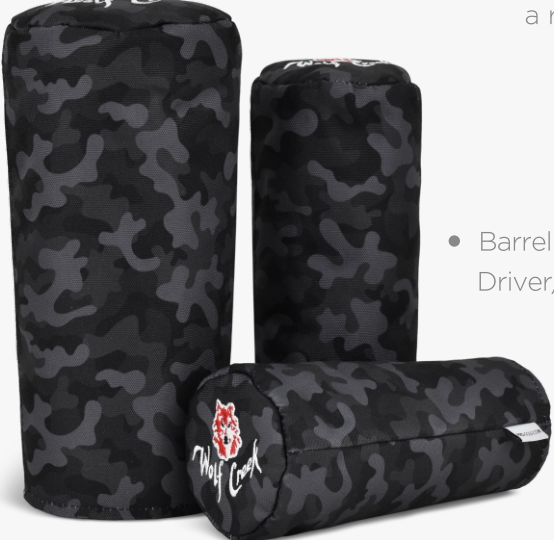

# Heritage Camo Sierra

Striking camo design in a range of popular colours.

- Wood Cover  
Driver/Fairway/Rescue

- Deluxe Tote Bag
- Vintage Mallet
- Mid Tote Bag

- Barrel Wood Cover  
Driver/Fairway/Rescue

- Deluxe Tote Bag
- Blade Putter Cover
- Alignment Stick Cover

- Mallet Putter Cover
- Premium Tote Bag

- Premium Zip
- Premium Shoe Bag