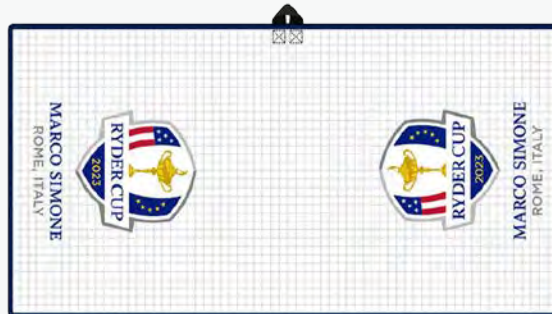

# TOWELS & UMBRELLA

**Cross Tri-Fold Towel**

Navy

**Cross Tri-Fold Towel**

Blue

**Aqua-Lock Caddy Towel**

Navy

**Aqua-Lock Caddy Towel**

White

**Retro Caddy Towel**

White + Navy, White + Green, Navy

**Aqua-Lock Sublimation Caddy Towel**

**Tourvent Double Canopy Umbrella**

# BAG TAGS & METALS

Putting Disk

Ball Marker

Divot Tool and Ball Marker

Classic Bag Tag

Combo Formosa Tag

Duo Marker and Ball Marker

Hat Clip and Ball Marker