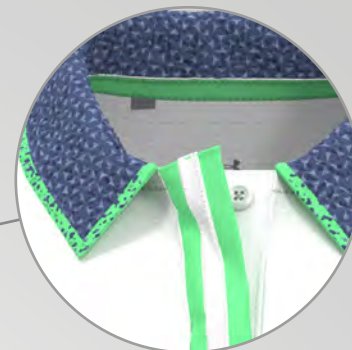

# WOMEN'S DELIVERY ONE

MATRIX  
VAPOR GREEN  
STARLIGHT

Printed woven collar with contrast tipping

3 button covered placket

Straight hem shape