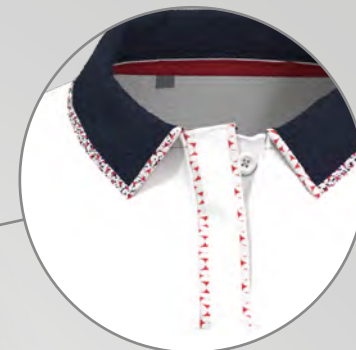

# WOMEN'S DELIVERY ONE

RED SOLSTICE  
COHO  
STARLIGHT

Woven collar with printed tippig

Straight hem shape

3-button covered placket