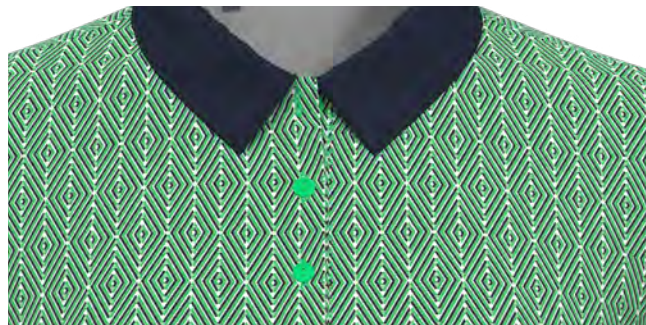

# WOMEN'S DELIVERY ONE

MIDNIGHT  
WHITE  
MATRIX  
VAPOR GREEN  
STARLIGHT  
CELESTE

1385408  
**UA PLAYOFF  
 ACE POLO**

XS-XXL(4) // BODY: 95% Polyester,5% Elastane

CODE	COLOUR	FIRST SHIP	END SHIP
350	MATRIX GREEN / / MIDNIGHT NAVY	20 JAN 2024	19 JUN 2024